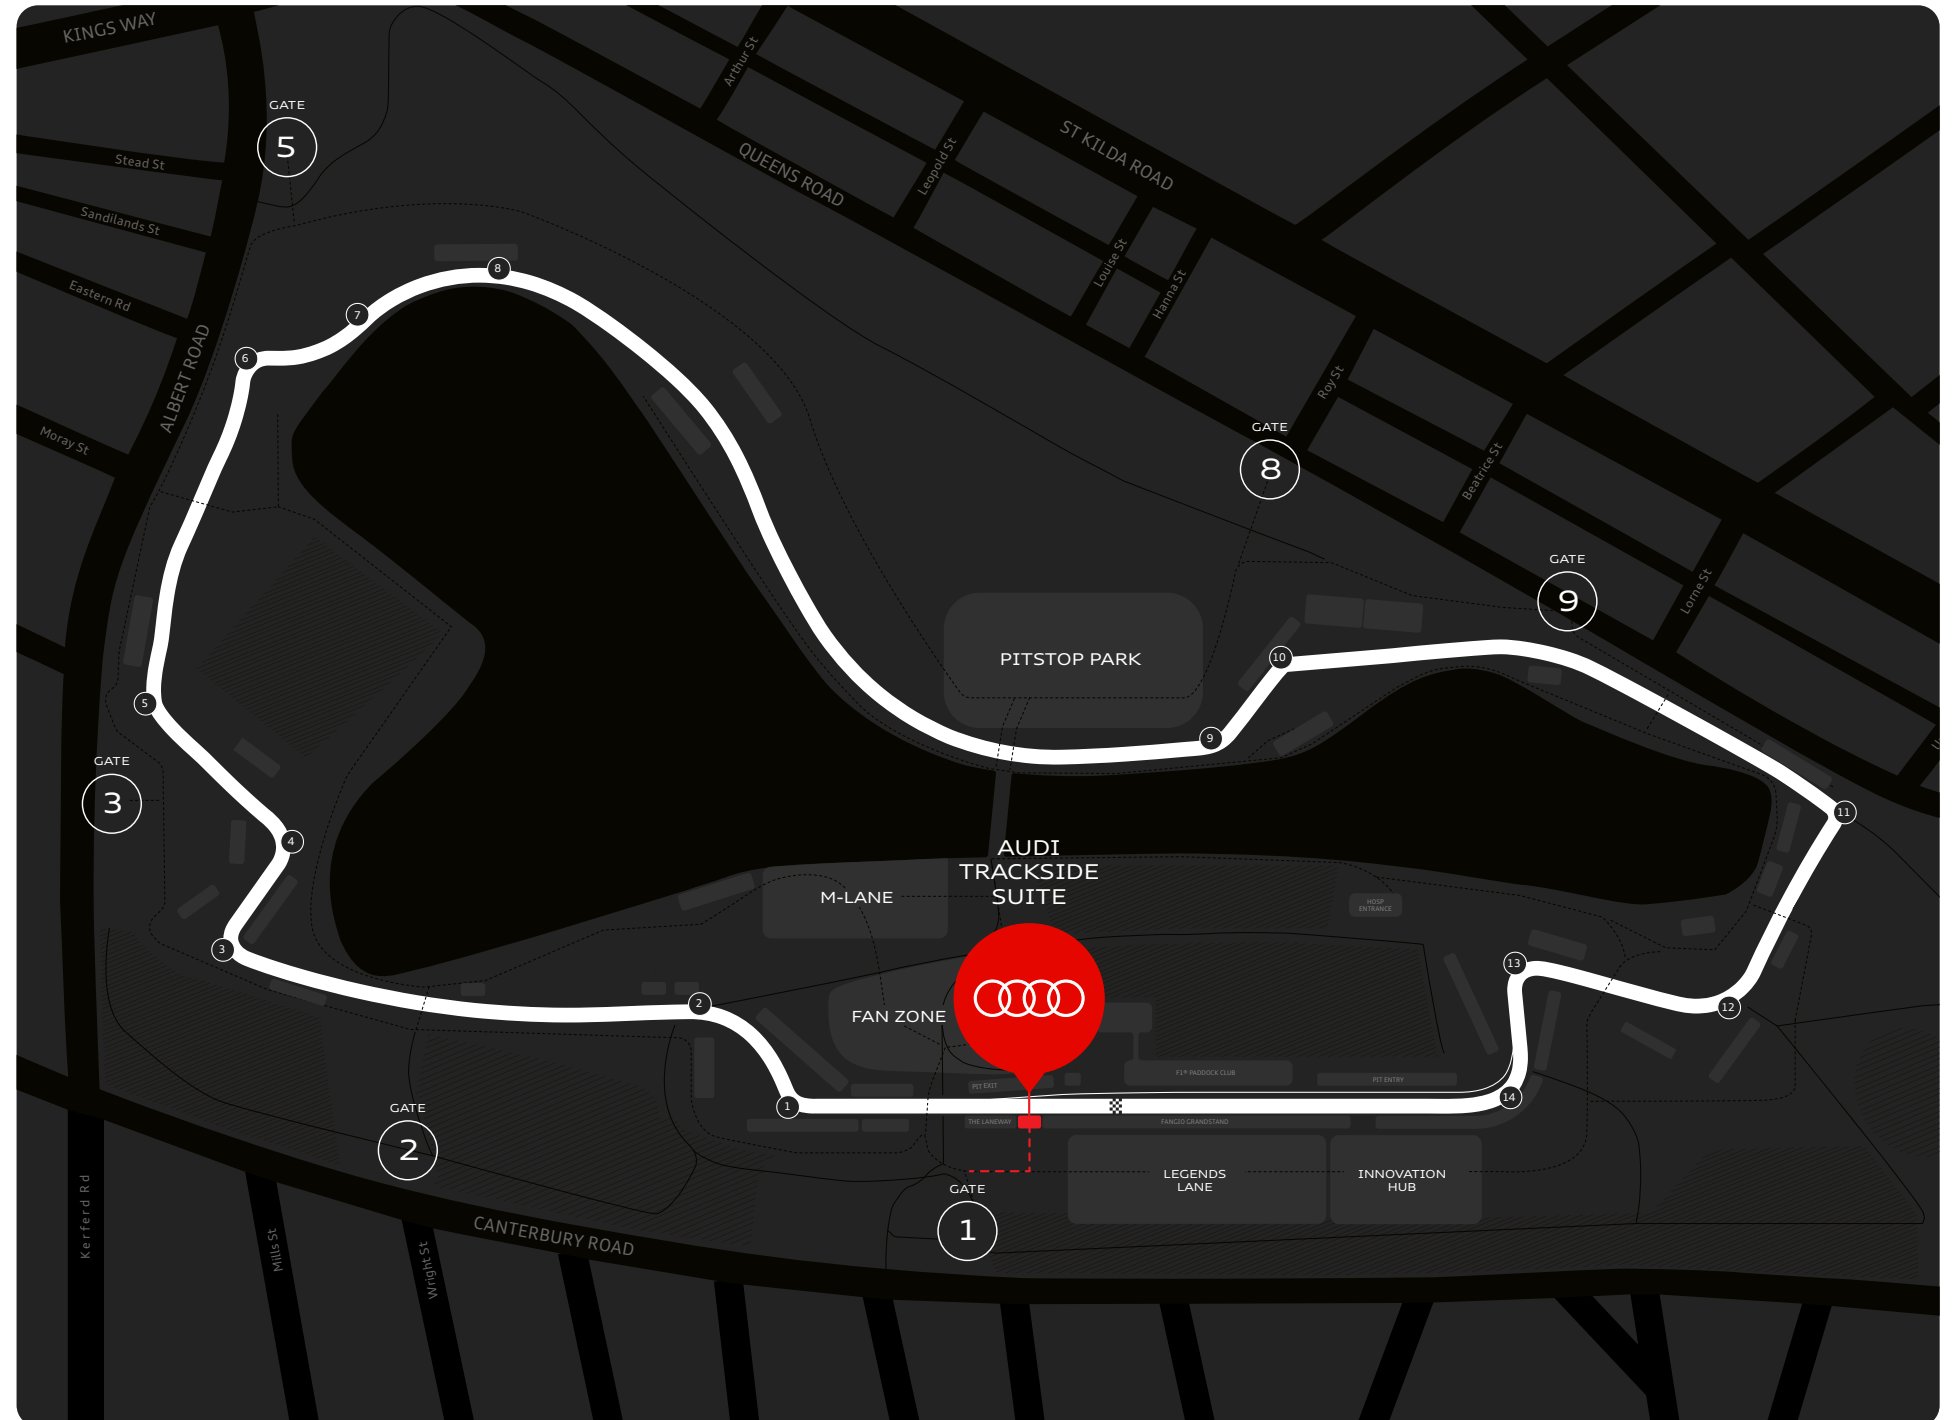

# BE PART OF OUR FIRST LAP

Your ticket to the Audi Trackside Suite grants you access to a world of luxury that includes:

- ▶ Access to our three-level structure with two elevated viewing platforms
- ▶ Unobstructed views of the pit exit
- ▶ All-inclusive hospitality offering, including a personally curated menu by Audi Ambassador Guillaume Brahimi, premium beverages and barista coffee
- ▶ Multiple large screens with live race feed
- ▶ Guest entertainment; including guest speakers and DJ
- ▶ Private amenities and priority circuit entry

# TRACKSIDE SUITE ACCESS

Your ticket grants you access to our 3-story bespoke facility. The best entry point is through Gate 1, via Canterbury Road. If you're arriving via Tram, the best station to disembark would be Middle Park. As you enter and head towards the track, we will be positioned opposite the Pit Exit.